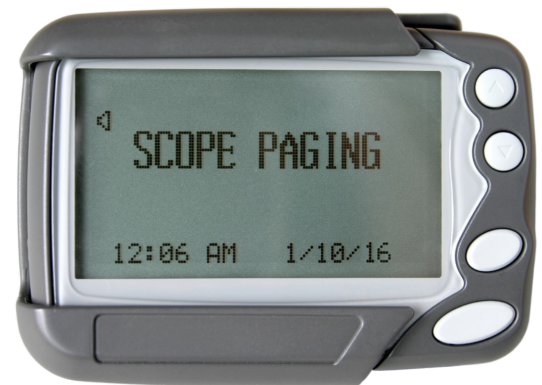

making waves in a
wire-free world

GEO 86Z AA

The Ultimate Big Screen Pager

Scope have taken it's 84Z pager and super-charged it to new heights of performance!

Now featuring a rechargeable AA battery, even louder audible alert and intelligent charger/docking station, the 85Z AA adds a whole new dimension to paging.

- AA rechargeable battery
- Loud audible sounder (+90dBA)
- Ruggedised case
- Charger/docking station with multiple alert outputs
- USB port for data logging
- Selectable character height 3 or 6 mm
- 20,000+ character memory
- Hand programming of frequency & address
- Urgent Call alert mode
- BS5839-1:2013 compliant*

*with regard to fire paging systems for the hearing impaired

GEO 86Z AA

8/4 line rechargeable alphanumeric pager

Specification

Display:	High contrast Dot Matrix LCD: 8 Line or 4 Line Zoom Display
Addresses:	8 addresses (individually selectable Off/Tone/Numeric/Alpha)
Messages:	60 messages, up to 20,000+ characters
Size:	79(L) x 54 (W) x 25 (D) mm
Weight:	60g (without battery)
Frequency ranges:	Synthesised (see ranges below)
Signalling protocol:	POCSAG
Data transmit rate:	512 or 1200 baud
Sensitivity:	4uV/m @ 512 baud 6uV/m @ 1200 baud
Beeper output:	Better than 90 db @ 30cm
Power:	Single AA battery.
Model Suffix	Frequency range C 143-151 MHz D 151-159 MHz E 159-167 MHz F 167-175 MHz K 442-448 MHz L 448-454 MHz M 454-460MHz N 460-466MHz

Operation is simple and unfussy. All functions are selectable by icons clearly displayed on the big screen.

Main Features

- AA rechargeable battery (NiMH)
- Intelligent charger/docking station
- Address & frequency hand programmable (password protected)
- Storage: Repeat message rejection: optional 1,2,5,10 minutes or disabled
- Low battery indicator
- Out of Range (No service) Indicator
- Repeat Message Indicator
- Error Message Indicator
- Unread Message Indicator
- Alert Modes: Vibrate, Tone, Quiet, Tone & Mute
- Real Time Clock with Alarm
- User address select/inhibit