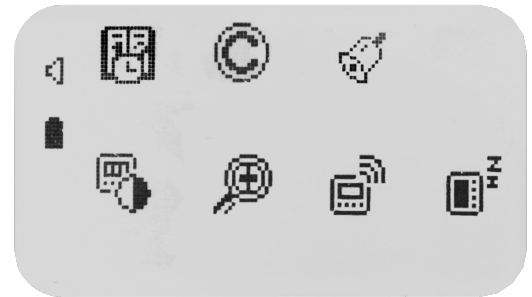

Operation is simple and unfussy. All functions are selectable by icons clearly displayed on the big screen.

Main Features

- AA rechargeable battery (NiMH)
- Intelligent charger/docking station
- Address & frequency hand programmable (password protected)
- Storage: Repeat message rejection: optional 1,2,5,10 minutes or disabled
- Low battery indicator
- Out of Range (No service) Indicator
- Repeat Message Indicator
- Error Message Indicator
- Unread Message Indicator
- Alert Modes: Vibrate, Tone, Quiet, Tone & Mute
- Real Time Clock with Alarm
- User address select/inhibit