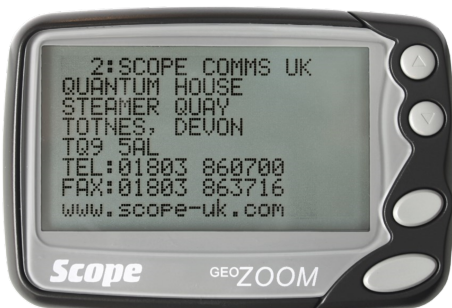

making waves in a
wire-free world

GEO 86Z AA

The Ultimate Big Screen Pager

Scope have taken it's 84Z pager and super-charged it to new heights of performance!

Now featuring a rechargeable AA battery, even louder audible alert and intelligent charger/docking station, the 85Z AA adds a whole new dimension to paging.

8 line mode (3mm text height)

4 line mode (6mm text height)

features

The 86z Geo Zoom has 8 lines of big clearly readable text, or if you want, 4 lines of REALLY BIG HIGH VISABILITY CHARACTERS. For low light conditions, cool blue backlighting further enhances the viewing experience

- AA rechargeable battery
- Loud audible sounder (+90dBA)
- Ruggedised case
- Charger/docking station with multiple alert outputs
- USB port for data logging
- Selectable character height 3 or 6 mm
- 20,000+ character memory
- Hand programming of frequency & address
- Urgent Call alert mode
- BS5839-1:2013 compliant*

*with regard to fire paging systems for the hearing impaired

GEO 86Z AA

8/4 line rechargeable alphanumeric pager

Specification

Display:	High contrast Dot Matrix LCD: 8 Line or 4 Line Zoom Display
Addresses:	8 addresses (individually selectable Off/Tone/Numeric/Alpha)
Messages:	60 messages, up to 20,000+ characters
Size:	79(L) x 54 (W) x 25 (D) mm
Weight:	60g (without battery)
Frequency ranges:	Synthesised (see ranges below)
Signalling protocol:	POCSAG
Data transmit rate:	512 or 1200 baud
Sensitivity:	4uV/m @ 512 baud 6uV/m @ 1200 baud
Beeper output:	Better than 90 db @ 30cm
Power:	Single AA battery.
Model Suffix	Frequency range C 143-151 MHz D 151-159 MHz E 159-167 MHz F 167-175 MHz K 442-448 MHz L 448-454 MHz M 454-460MHz N 460-466MHz