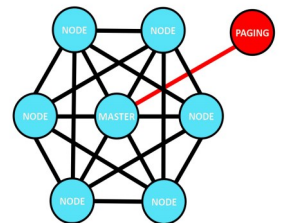

The Critical Alerter

✦ All the latest Radio Messaging News from Scope Communications ✦

April 2021 Focus on Fire system *Radio Links*

For Fast and Flexible Alarm Notification, Scope's mesh network radio solution extends your fire system to cover adjacent buildings. Add a powerful paging transmitter to send all system alarm and status messages to mobile personnel. Increase your offering to cover deaf occupants with a fully supervised fire alert solution, with add-on nightstand and pillow vibrator devices for hotel & residential use.

Expand your Fire System Alerting to cover multiple buildings

- Network up to 16 buildings (15 Nodes + Master)
- Plug & Play installation
- Fully monitored self-healing network
- Scope Digimesh™ fast signalling technology
- Backlit 2 line status display
- 4 x trigger inputs and 4 x Relay Outputs

F-Link 4

Add a Paging option for Mobile Alerts

- Serial data link from F-Link Master
- Transmits all network Alert messages
- Powerful 2W flagship Paging system
- Programmable colour-coded messages when used with EPOC critical alerters